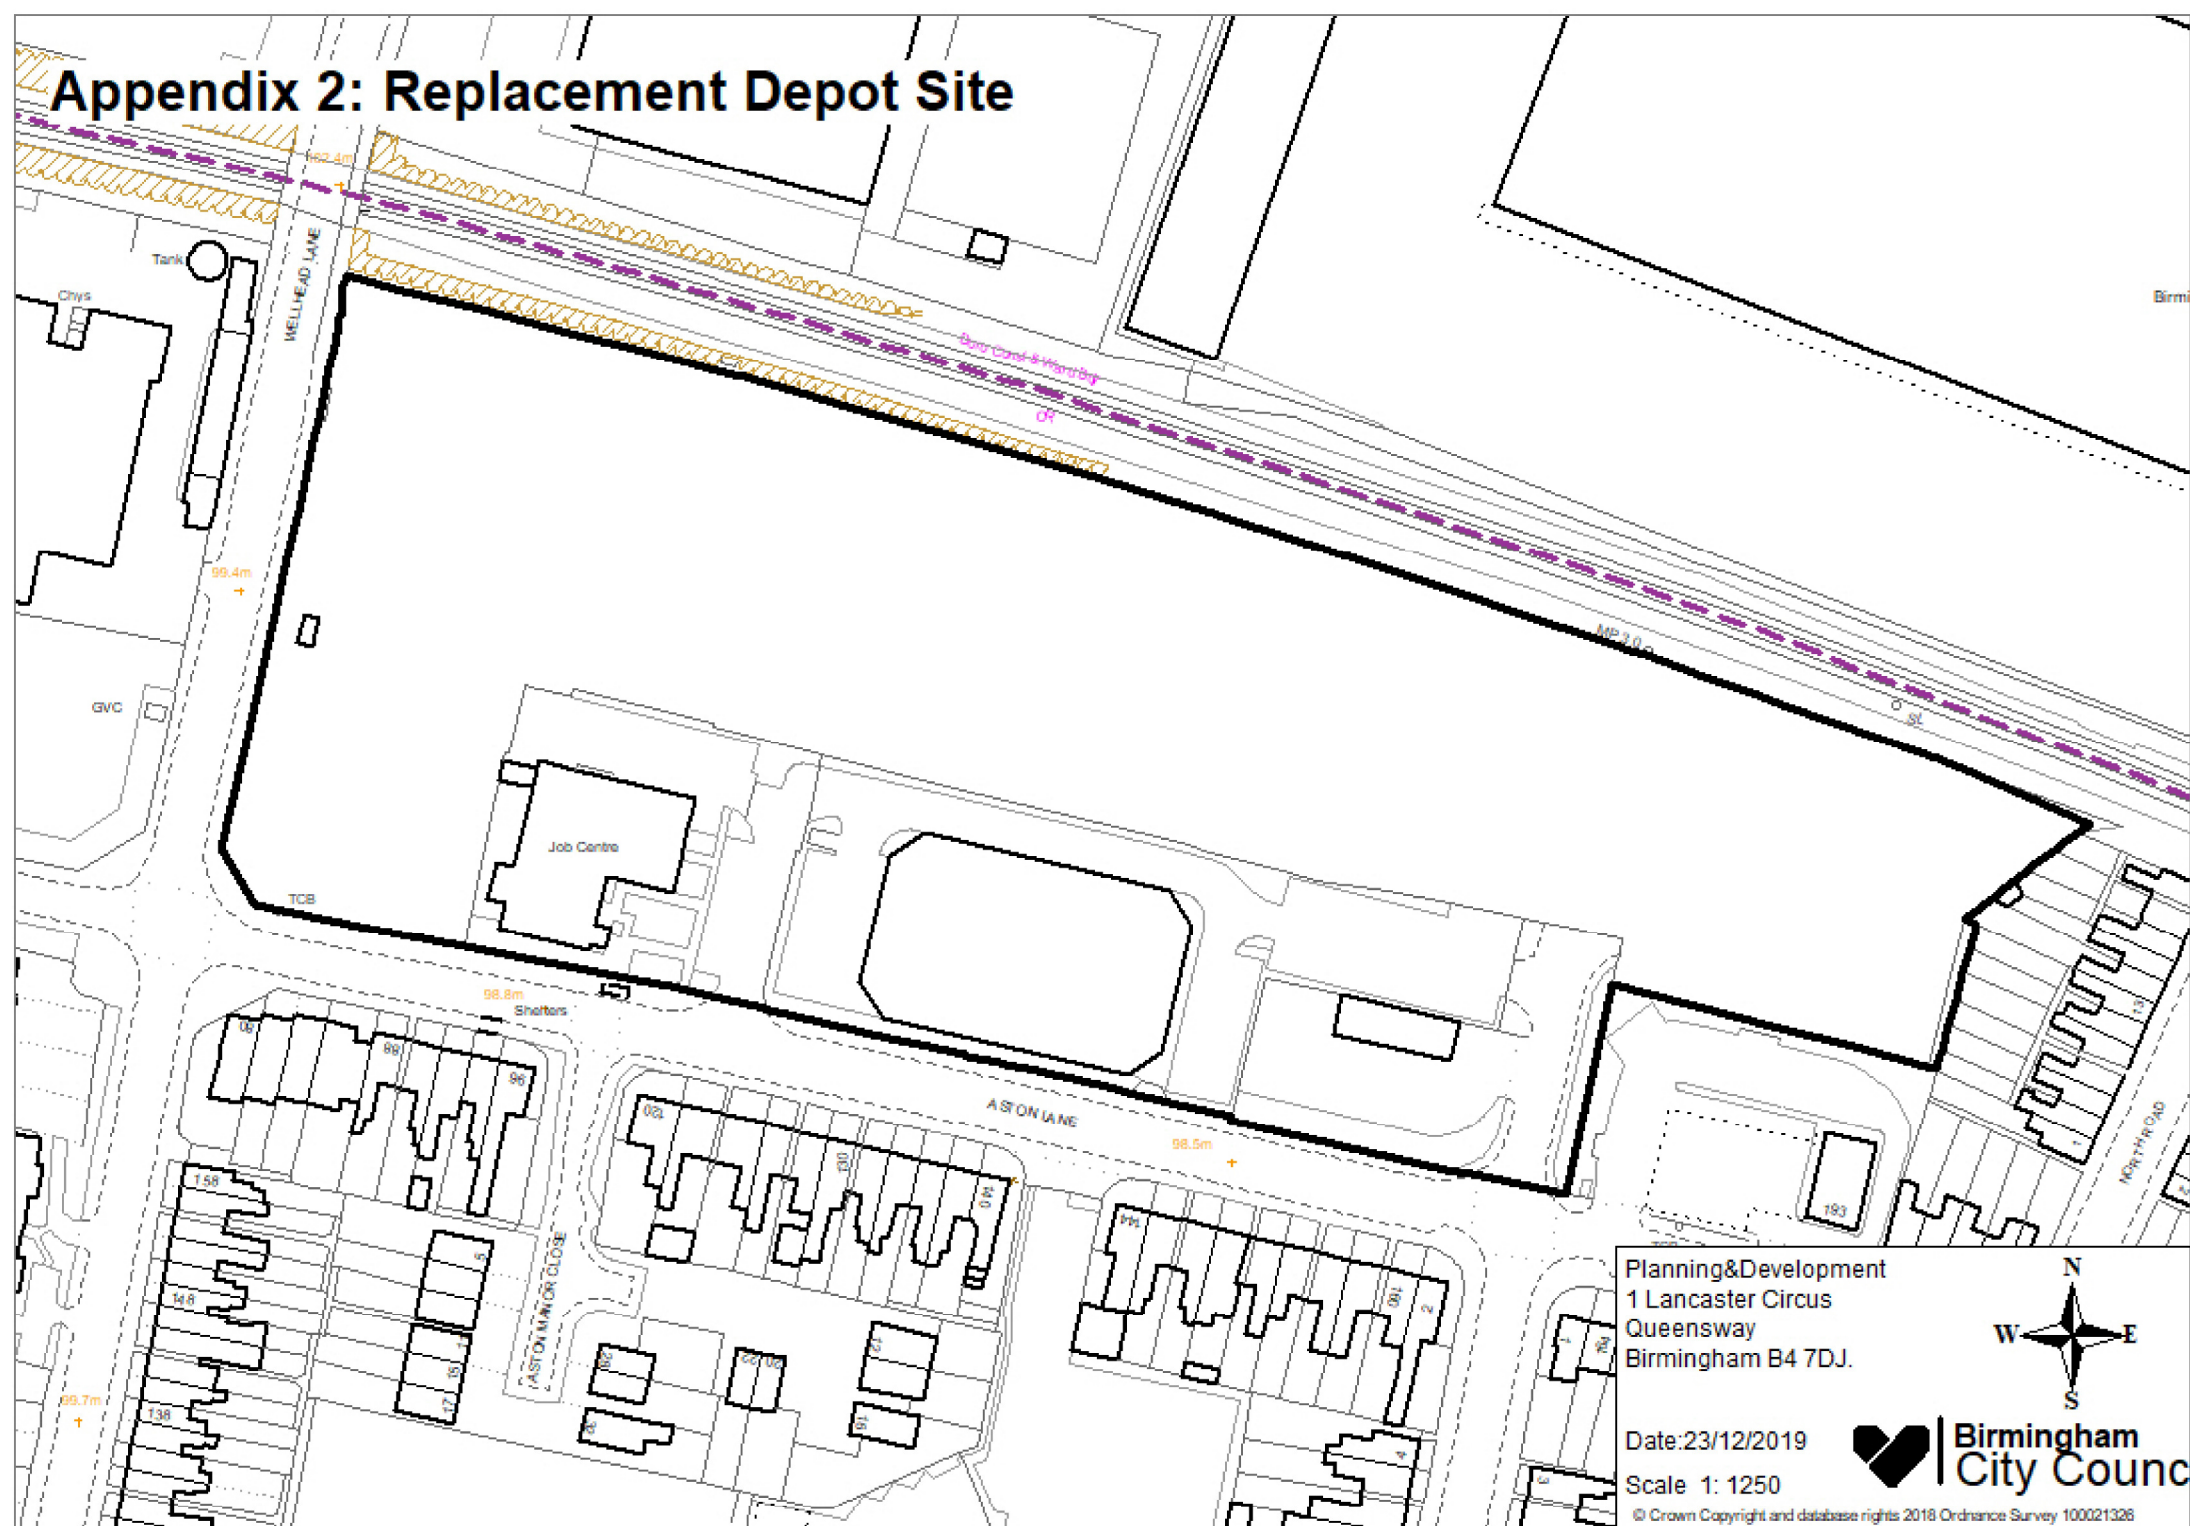

Appendix 2: Replacement Depot Site

Planning & Development
1 Lancaster Circus
Queensway
Birmingham B4 7DJ.

Date: 23/12/2019
Scale 1: 1250

© Crown Copyright and database rights 2018 Ordnance Survey 100021328