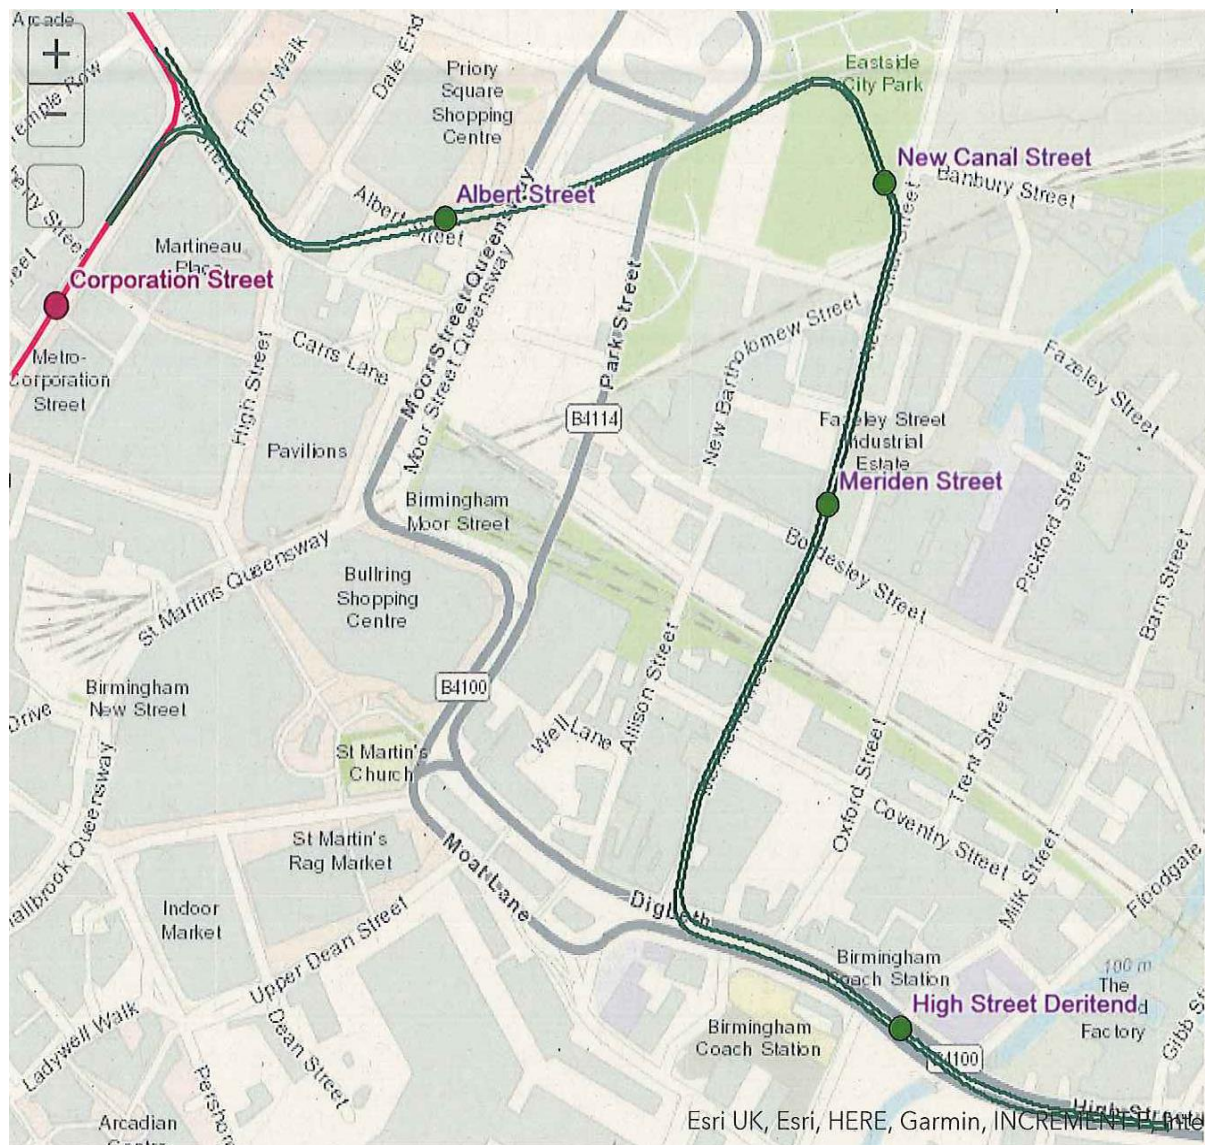

Albert Street B5

Fazeley Street B5 (Queensway junction to Park Street junction)

Fazeley Street B5 (41 Fazeley Street to Benacre Drive junction)

New Bartholomew Street B5 (Fazeley Street junction to 36 New Bartholomew Street)

Line 1, Westside Extension (Centenary Square Extension and Edgbaston Extension)

Overview

Centenary Square Extension (St. Chads to Grand Central)

Centenary Square Extension (Colmore Square to Corporation Street)

Centenary Square Extension (Corporation Street to Stephenson Street)

Westside Extension (Edgbaston Extension) Overview

Edgbaston Extension (Pinford Street to Broad Street)

Edgbaston Extension (Broad Street to Hagley Road)

Westside Centenary Square Extension and Eastside Extension Overview

Eastside Extension Overview

Eastside Extension (Bull Street to Fazeley Street and Masshouse Lane)

Eastside Extension (City Park to Meriden Street)