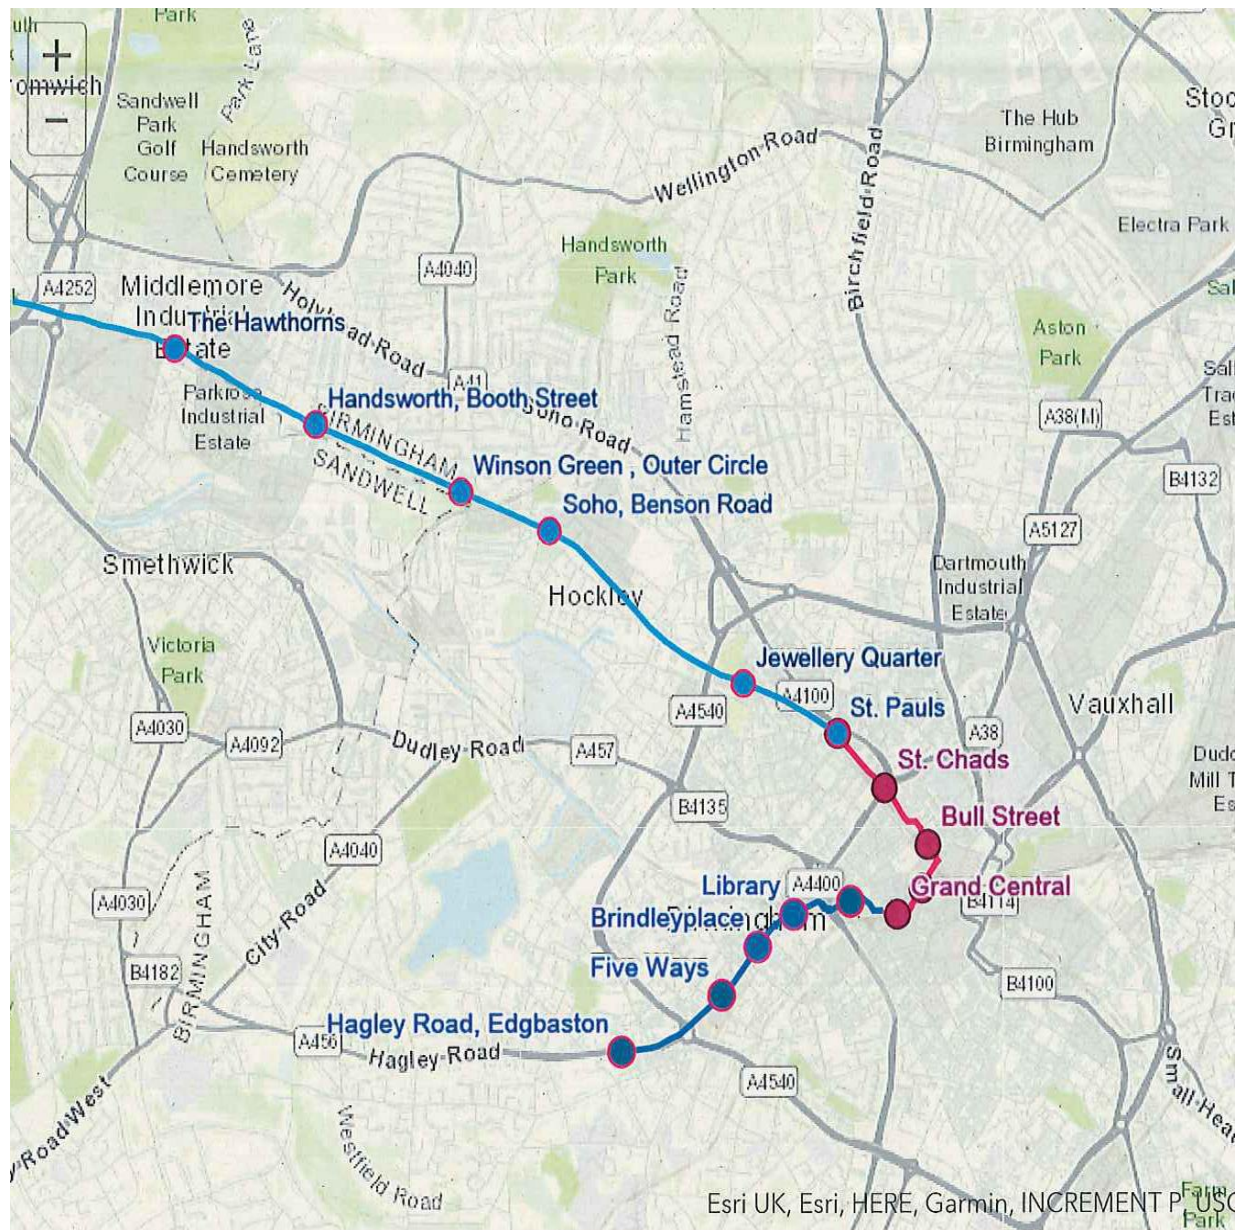

Albert Street B5

Fazeley Street B5 (Queensway junction to Park Street junction)

Fazeley Street B5 (41 Fazeley Street to Benacre Drive junction)

New Bartholomew Street B5 (Fazeley Street junction to 36 New Bartholomew Street)

New Canal Street B5 (Banbury Street junction to Meriden Street)

Meriden Street B5 (to Digbeth B4100 junction)

Digbeth B4100 B5 (Alison Street junction to Clyde Street junction)

MAPS FOR ILLUSTRATIVE PURPOSES ONLY

Line 1, Westside Extension (Centenary Square Extension and Edgbaston Extension)

Overview

Centenary Square Extension (St. Chads to Grand Central)

Centenary Square Extension (Colmore Square to Corporation Street)

Eastside Extension (Meriden Street to Digbeth)

Eastside Extension (Digbeth to High Street, Deritend)