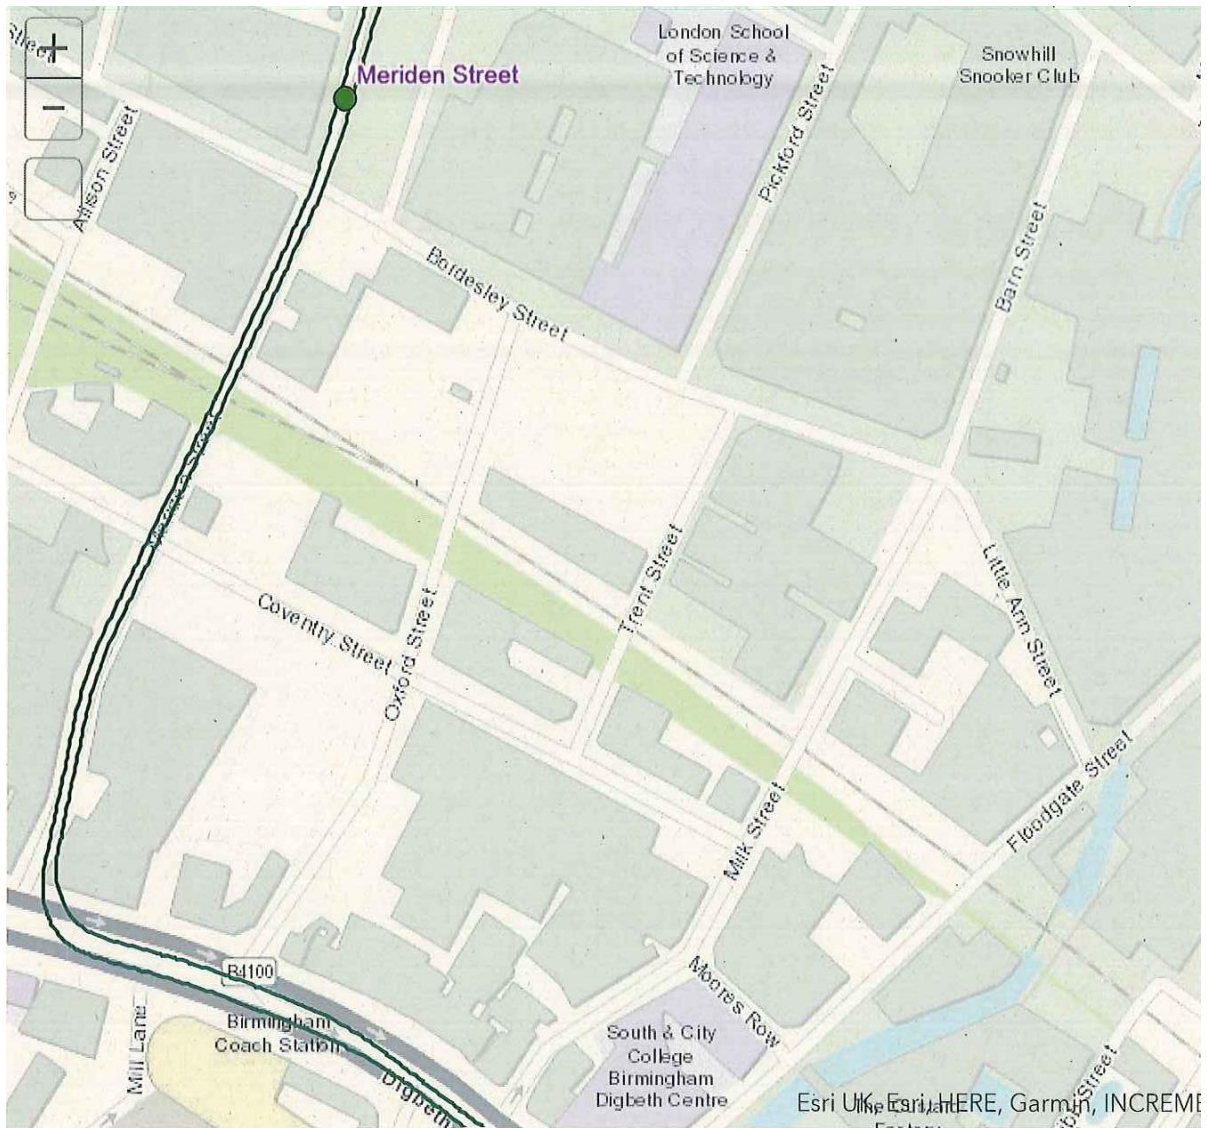

Bull Street B4 (Colmore Circus Queensway junction to Corporation Street junction)

Corporation Street B4 (Bull Street junction to Stephenson Street junction)

Stephenson Street B2 (Corporation Street junction to 21 Stephenson Street)

Albert Street B5

Fazeley Street B5 (Queensway junction to Park Street junction)

Fazeley Street B5 (41 Fazeley Street to Benacre Drive junction)

New Bartholomew Street B5 (Fazeley Street junction to 36 New Bartholomew Street)

Westside Centenary Square Extension and Eastside Extension Overview

Eastside Extension Overview

Eastside Extension (Bull Street to Fazeley Street and Masshouse Lane)

Eastside Extension (City Park to Meriden Street)

Eastside Extension (Meriden Street to Digbeth)

Eastside Extension (Digbeth to High Street, Deritend)