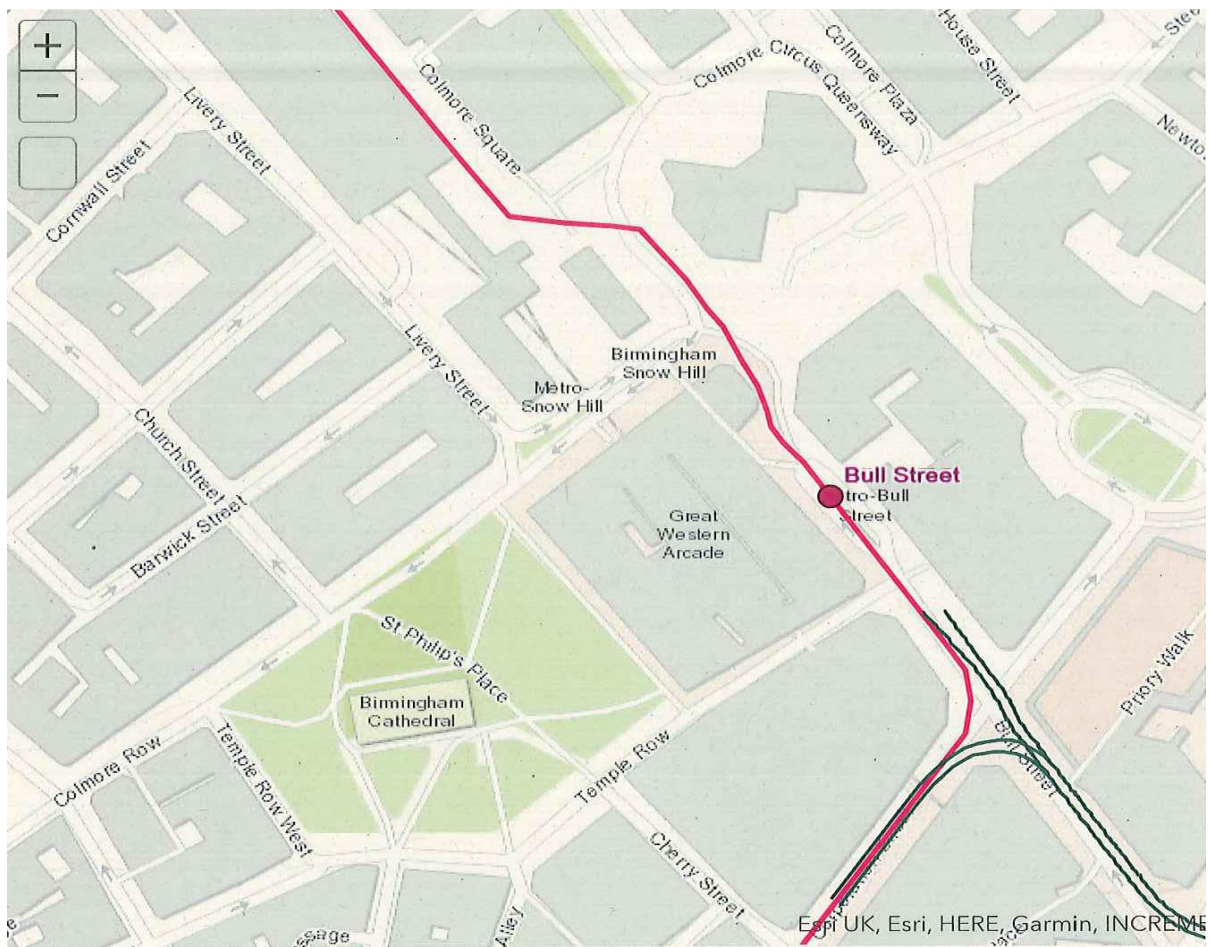

Bull Street B4 (Colmore Circus Queensway junction to Corporation Street junction)

Corporation Street B4 (Bull Street junction to Stephenson Street junction)

Stephenson Street B2 (Corporation Street junction to 21 Stephenson Street)

Albert Street B5

Fazeley Street B5 (Queensway junction to Park Street junction)

Fazeley Street B5 (41 Fazeley Street to Benacre Drive junction)

New Bartholomew Street B5 (Fazeley Street junction to 36 New Bartholomew Street)

Line 1, Westside Extension (Centenary Square Extension and Edgbaston Extension)

Overview

Centenary Square Extension (St. Chads to Grand Central)

Centenary Square Extension (Colmore Square to Corporation Street)

Centenary Square Extension (Corporation Street to Stephenson Street)

Westside Extension (Edgbaston Extension) Overview

Edgbaston Extension (Pinford Street to Broad Street)

Edgbaston Extension (Broad Street to Hagley Road)