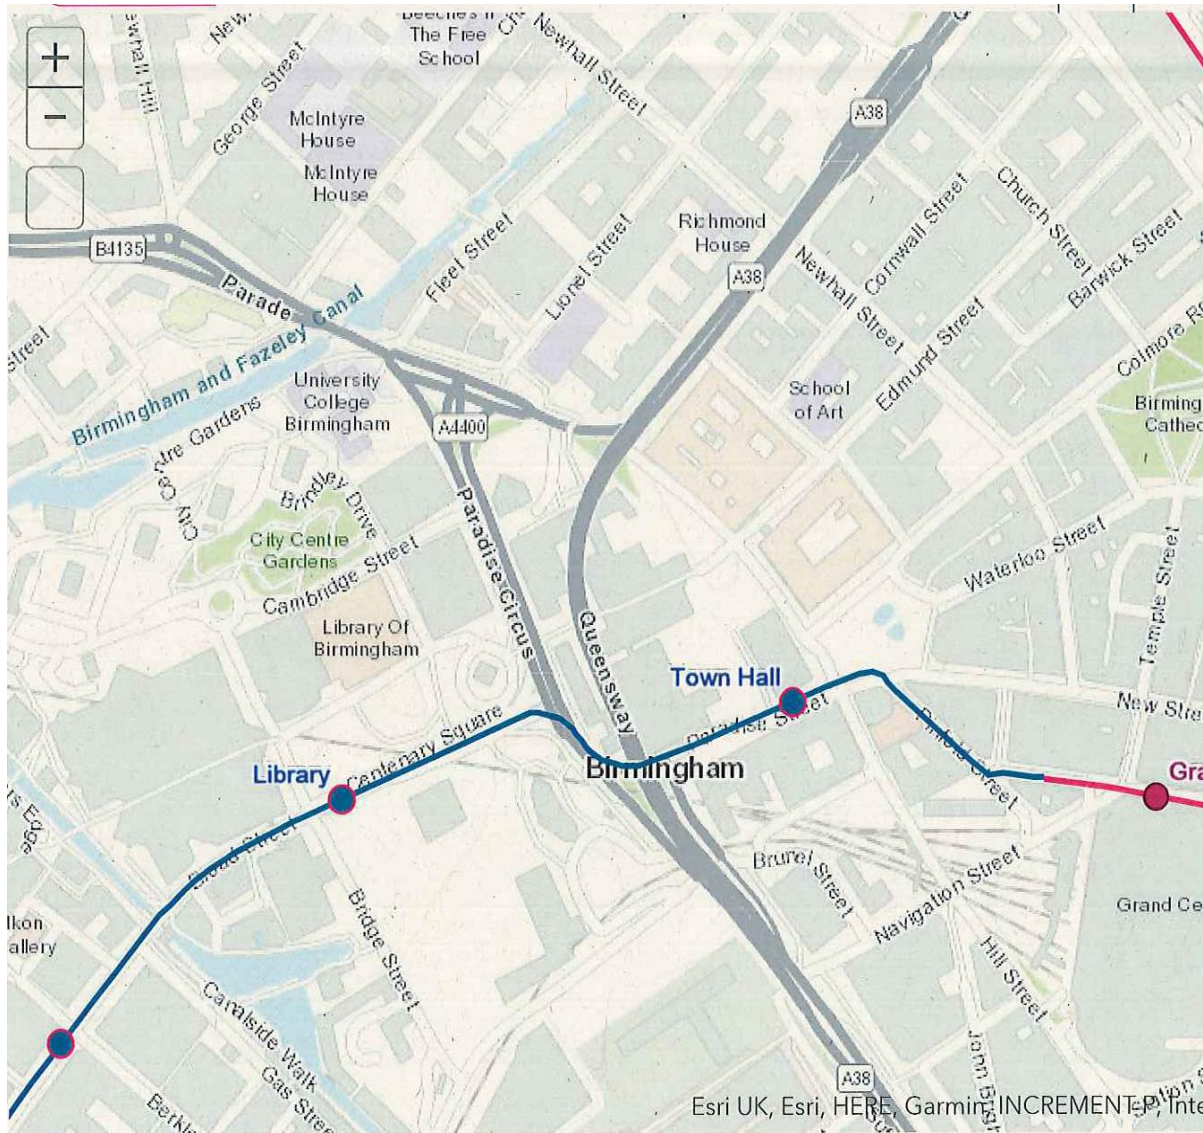

Albert Street B5

Fazeley Street B5 (Queensway junction to Park Street junction)

Fazeley Street B5 (41 Fazeley Street to Benacre Drive junction)

New Bartholomew Street B5 (Fazeley Street junction to 36 New Bartholomew Street)

New Canal Street B5 (Banbury Street junction to Meriden Street)

Meriden Street B5 (to Digbeth B4100 junction)

Digbeth B4100 B5 (Alison Street junction to Clyde Street junction)

MAPS FOR ILLUSTRATIVE PURPOSES ONLY

Line 1, Westside Extension (Centenary Square Extension and Edgbaston Extension)

Overview

Centenary Square Extension (St. Chads to Grand Central)

Centenary Square Extension (Colmore Square to Corporation Street)

Centenary Square Extension (Corporation Street to Stephenson Street)

Westside Extension (Edgbaston Extension) Overview

Edgbaston Extension (Pinford Street to Broad Street)

Edgbaston Extension (Broad Street to Hagley Road)