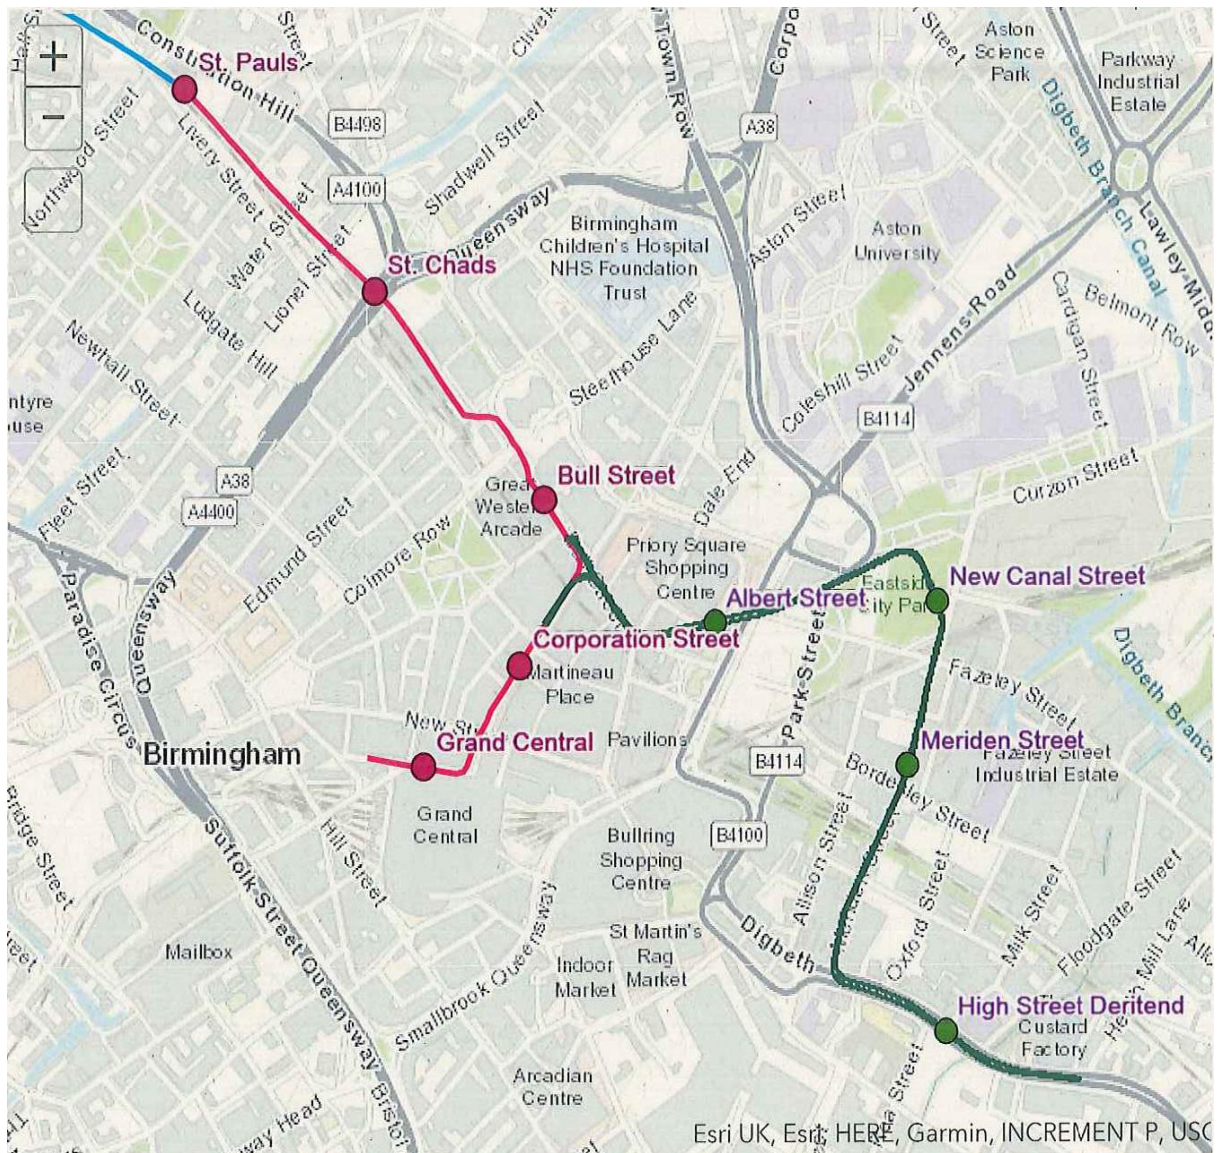

Albert Street B5

Fazeley Street B5 (Queensway junction to Park Street junction)

Fazeley Street B5 (41 Fazeley Street to Benacre Drive junction)

New Bartholomew Street B5 (Fazeley Street junction to 36 New Bartholomew Street)

Line 1, Westside Extension (Centenary Square Extension and Edgbaston Extension)

Overview

Centenary Square Extension (St. Chads to Grand Central)

Centenary Square Extension (Colmore Square to Corporation Street)

Centenary Square Extension (Corporation Street to Stephenson Street)

Westside Extension (Edgbaston Extension) Overview

Edgbaston Extension (Pinford Street to Broad Street)

Edgbaston Extension (Broad Street to Hagley Road)

Westside Centenary Square Extension and Eastside Extension Overview

Eastside Extension Overview

Eastside Extension (Bull Street to Fazeley Street and Masshouse Lane)

Eastside Extension (City Park to Meriden Street)