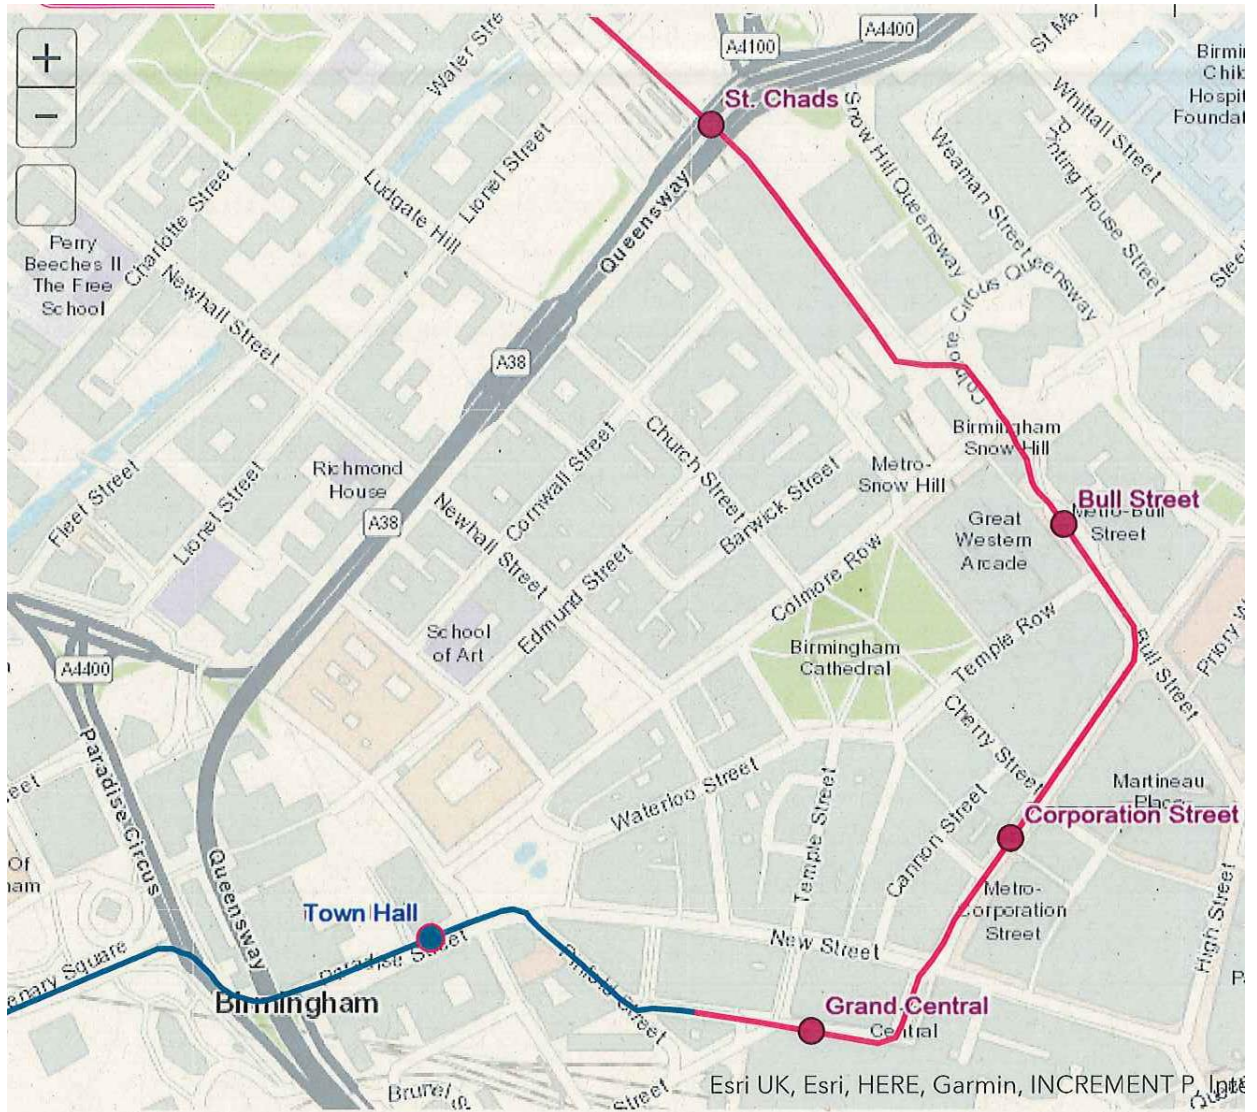

Bull Street B4 (Colmore Circus Queensway junction to Corporation Street junction)

Corporation Street B4 (Bull Street junction to Stephenson Street junction)

Stephenson Street B2 (Corporation Street junction to 21 Stephenson Street)

Albert Street B5

Fazeley Street B5 (Queensway junction to Park Street junction)

Fazeley Street B5 (41 Fazeley Street to Benacre Drive junction)

New Bartholomew Street B5 (Fazeley Street junction to 36 New Bartholomew Street)

New Canal Street B5 (Banbury Street junction to Meriden Street)

Meriden Street B5 (to Digbeth B4100 junction)

Digbeth B4100 B5 (Alison Street junction to Clyde Street junction)

MAPS FOR ILLUSTRATIVE PURPOSES ONLY

Line 1, Westside Extension (Centenary Square Extension and Edgbaston Extension)

Overview

Centenary Square Extension (St. Chads to Grand Central)

Centenary Square Extension (Colmore Square to Corporation Street)