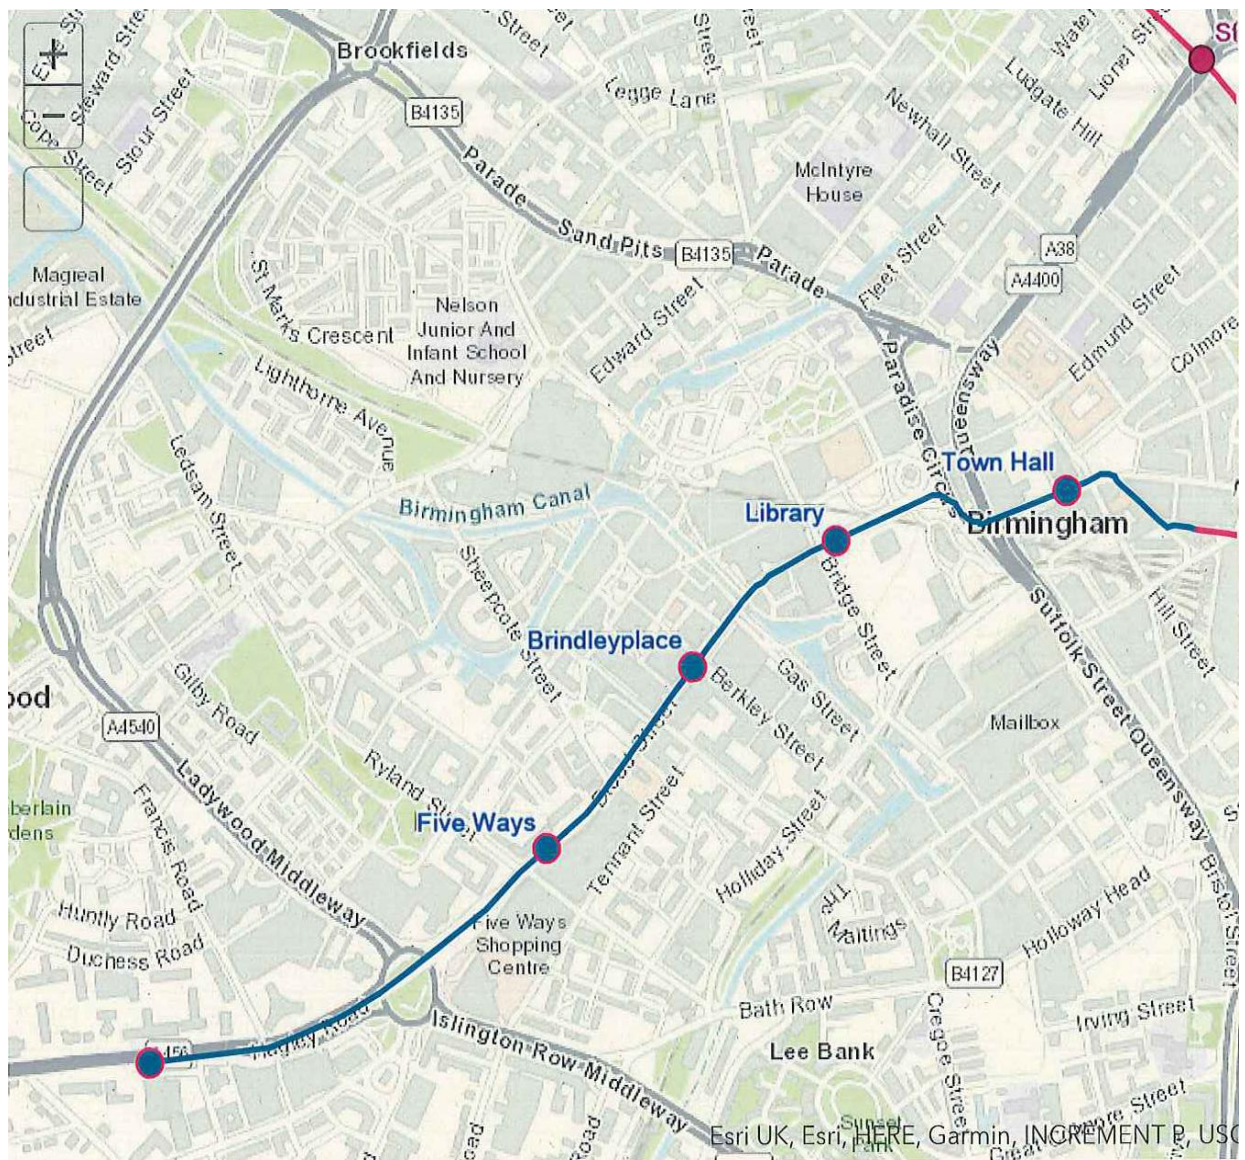

Albert Street B5

Fazeley Street B5 (Queensway junction to Park Street junction)

Fazeley Street B5 (41 Fazeley Street to Benacre Drive junction)

New Bartholomew Street B5 (Fazeley Street junction to 36 New Bartholomew Street)

New Canal Street B5 (Banbury Street junction to Meriden Street)

Meriden Street B5 (to Digbeth B4100 junction)

Digbeth B4100 B5 (Alison Street junction to Clyde Street junction)

MAPS FOR ILLUSTRATIVE PURPOSES ONLY

Line 1, Westside Extension (Centenary Square Extension and Edgbaston Extension)

Overview

Centenary Square Extension (St. Chads to Grand Central)

Centenary Square Extension (Colmore Square to Corporation Street)

Centenary Square Extension (Corporation Street to Stephenson Street)

Westside Extension (Edgbaston Extension) Overview

Edgbaston Extension (Pinford Street to Broad Street)

Edgbaston Extension (Broad Street to Hagley Road)