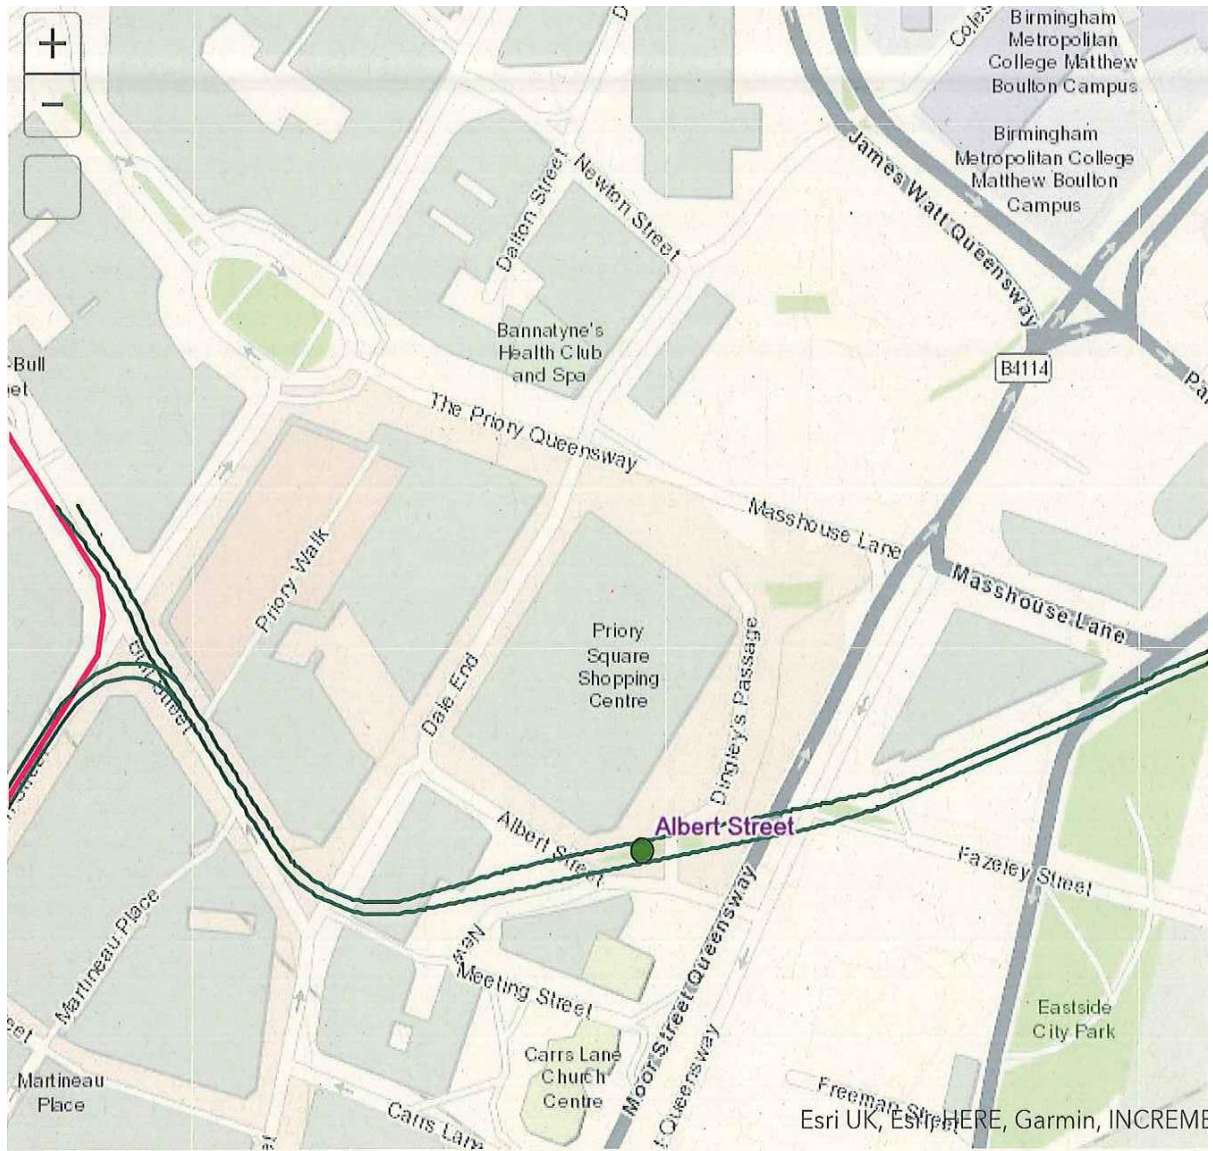

Albert Street B5

Fazeley Street B5 (Queensway junction to Park Street junction)

Fazeley Street B5 (41 Fazeley Street to Benacre Drive junction)

New Bartholomew Street B5 (Fazeley Street junction to 36 New Bartholomew Street)

Line 1, Westside Extension (Centenary Square Extension and Edgbaston Extension)

Overview

Centenary Square Extension (St. Chads to Grand Central)

Centenary Square Extension (Colmore Square to Corporation Street)

Centenary Square Extension (Corporation Street to Stephenson Street)

Westside Extension (Edgbaston Extension) Overview

Edgbaston Extension (Pinford Street to Broad Street)

Edgbaston Extension (Broad Street to Hagley Road)

Westside Centenary Square Extension and Eastside Extension Overview

Eastside Extension Overview

Eastside Extension (Bull Street to Fazeley Street and Masshouse Lane)

Eastside Extension (City Park to Meriden Street)