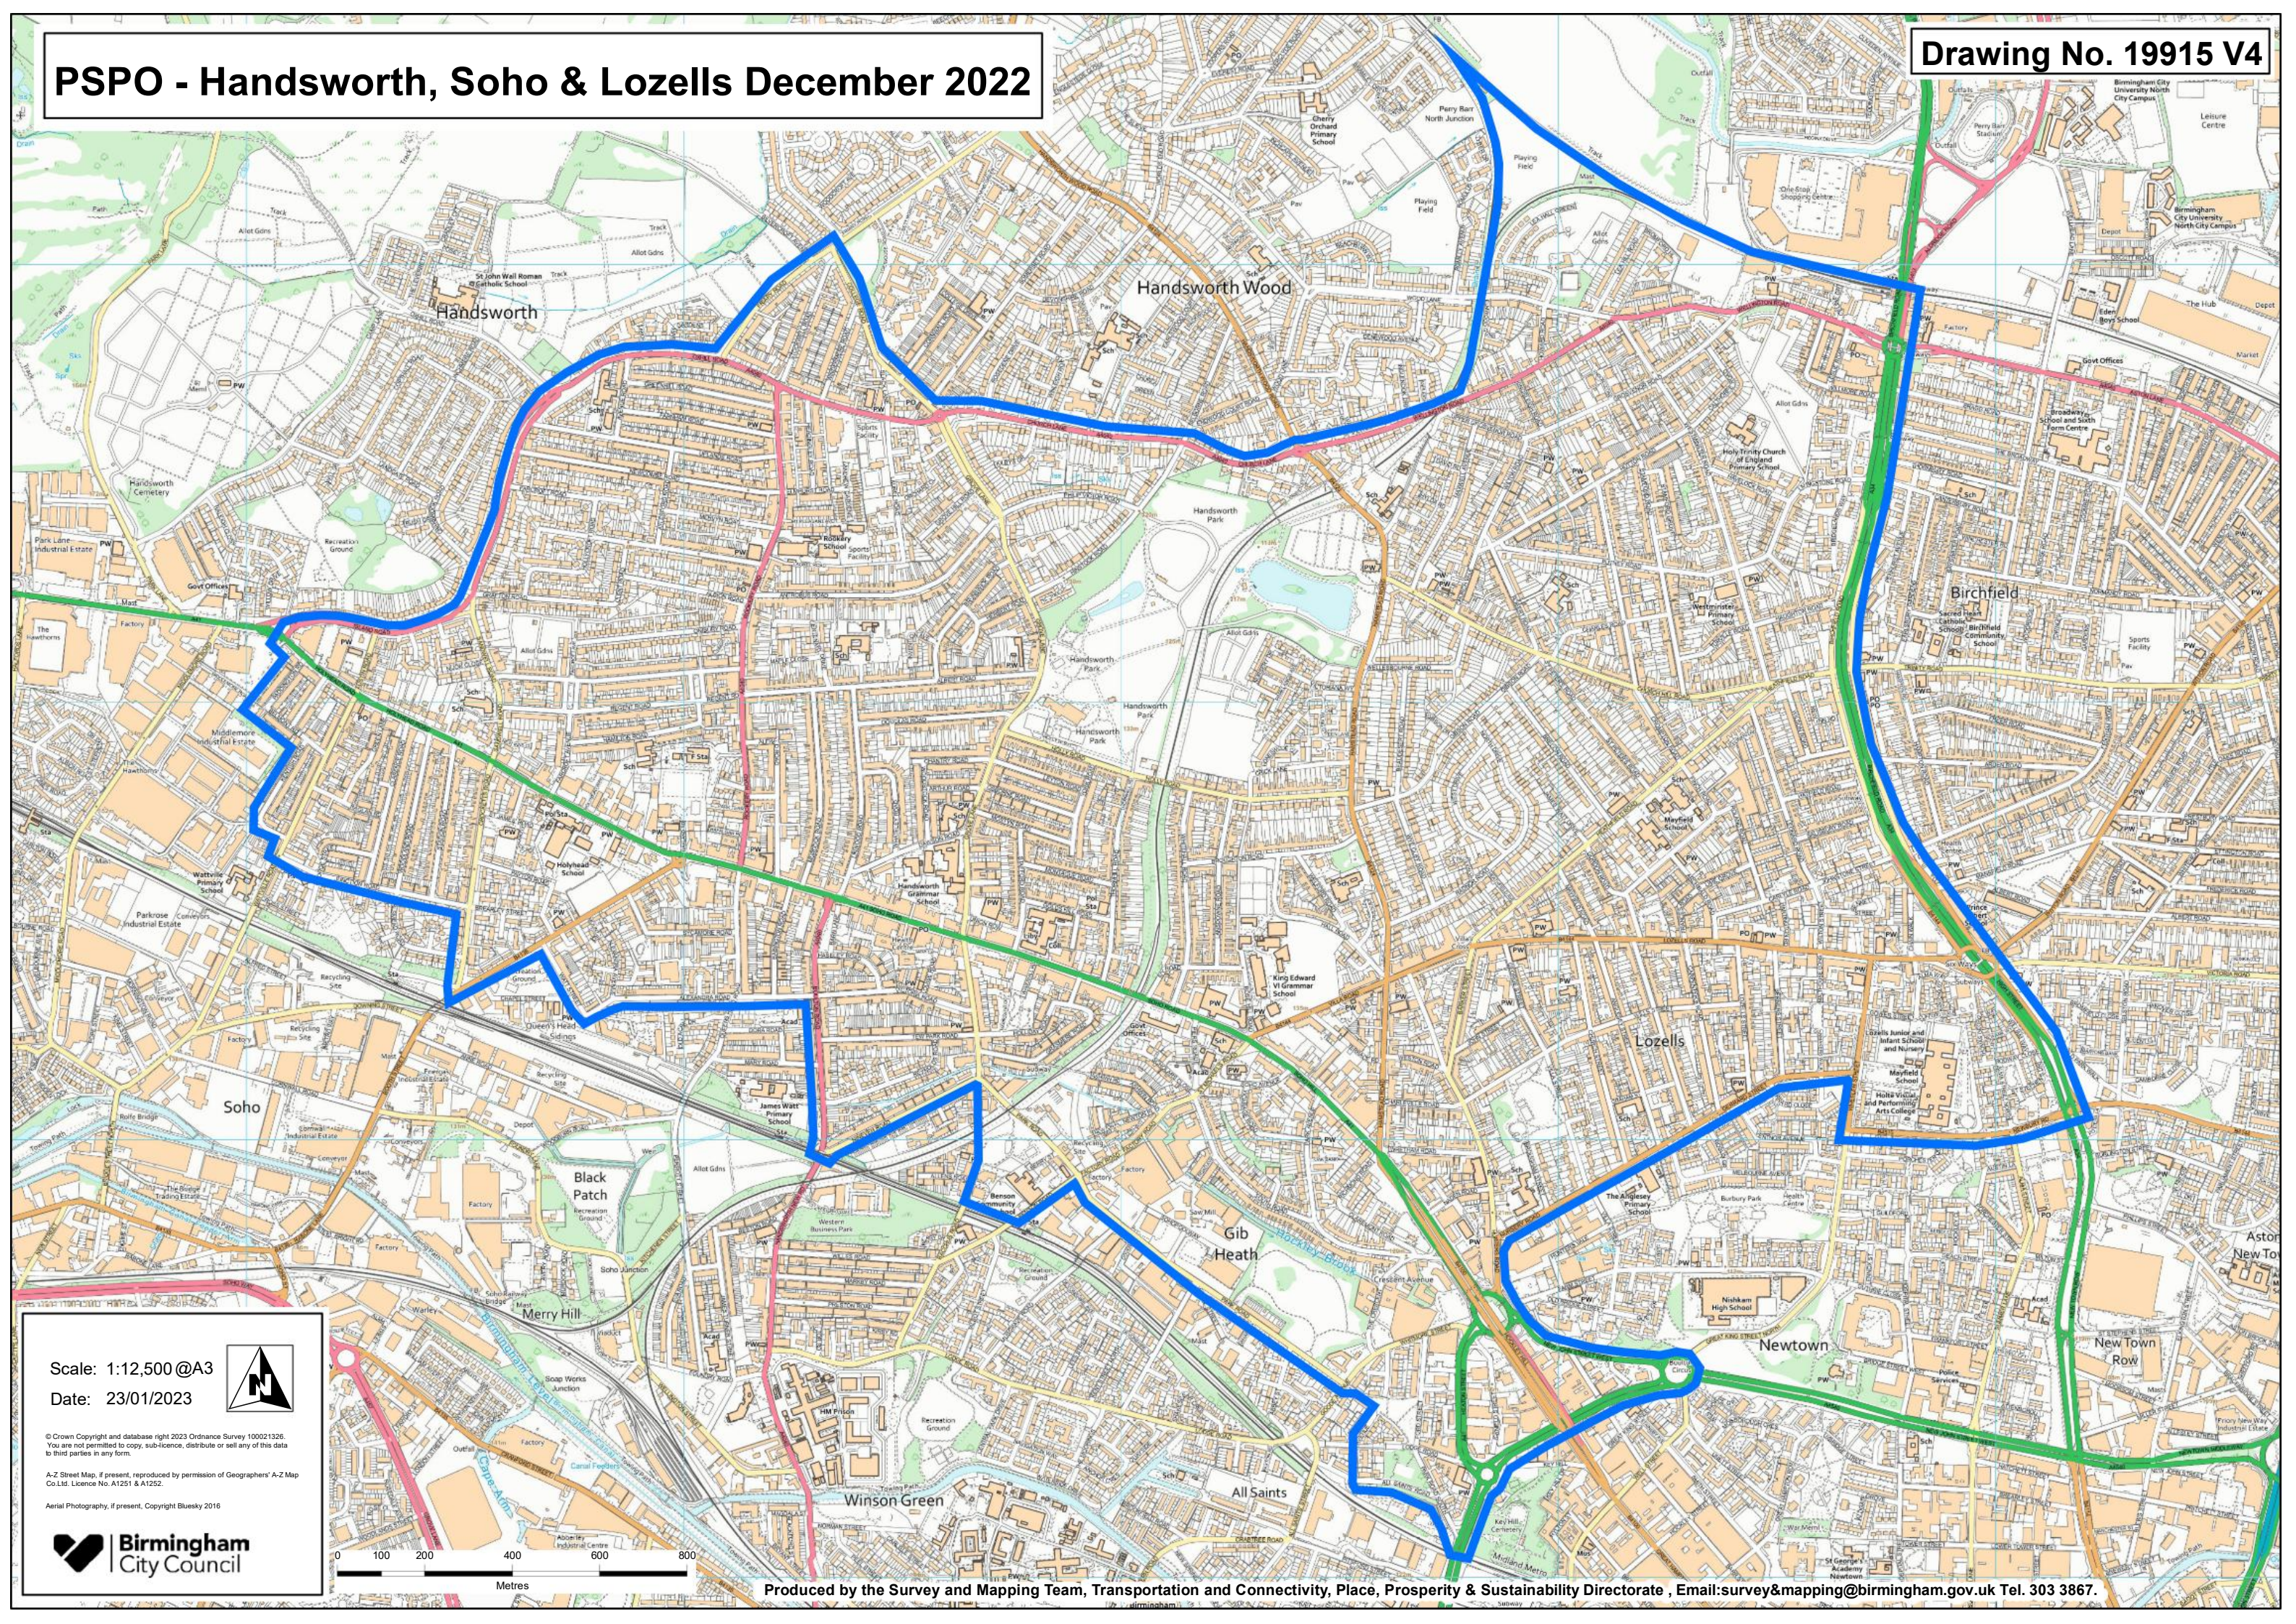

PSPO - Handsworth, Soho & Lozells December 2022

Drawing No. 19915 V4

Scale: 1:12,500 @A3
Date: 23/01/2023